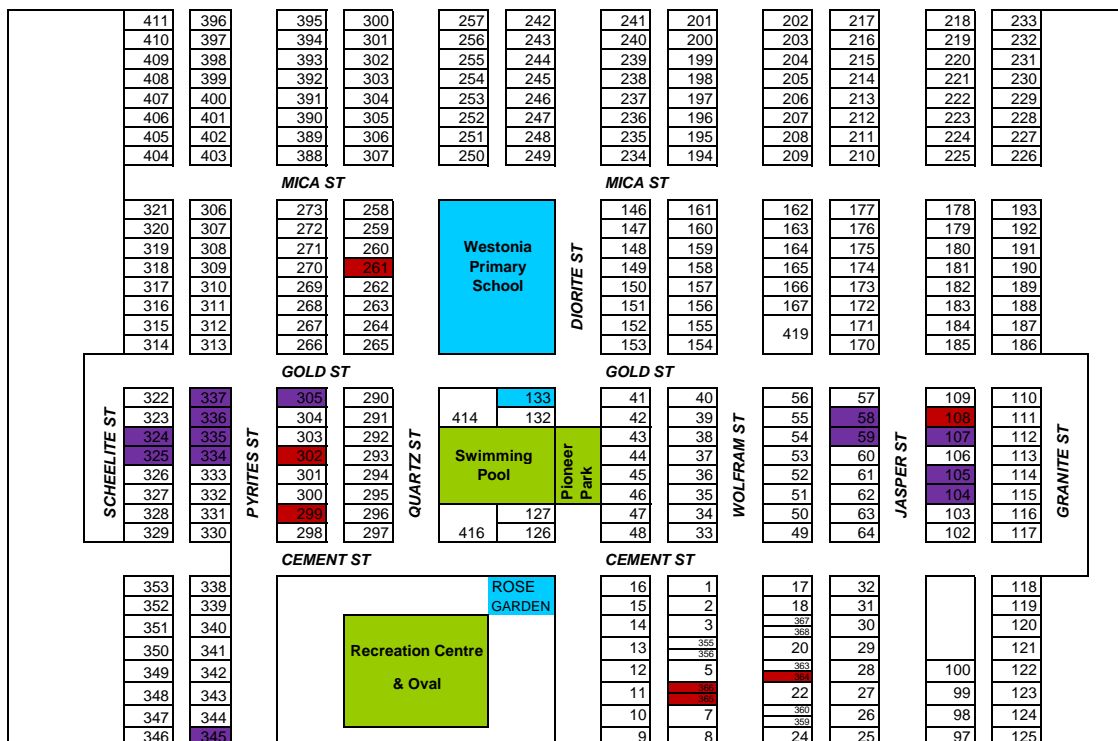

WESTONIA TOWNSITE

JOANS LEAP

BOODAROCKIN RD

BOODAROCKIN RD

BOODAROCKIN RD

BOUNDARY RD

LEACH ROAD

DELLA BOSCA RD

GOLF CLUB 4Kms

CARRABIN 8km

WOLFRAM ST

CARRABIN-WESTONIA ROA

- Index Key**
- Recreation & Culture
 - Tennis Courts
 - Lots 43, 44, 45, 46
 - Childrens Playground
 - Public Toilets Lots 47, 48
 - CWA Rooms/Playgroup Lot 20
 - Significant Sites
 - Caravan Park
 - Lots 357, 358
 - Mulga Research Centre (Curtin University) Lots 7, 8
 - St Luke's Anglican Church Lot 160
 - St Lucy's Catholic Church Lot 133
 - Old Town Hall Lot 49