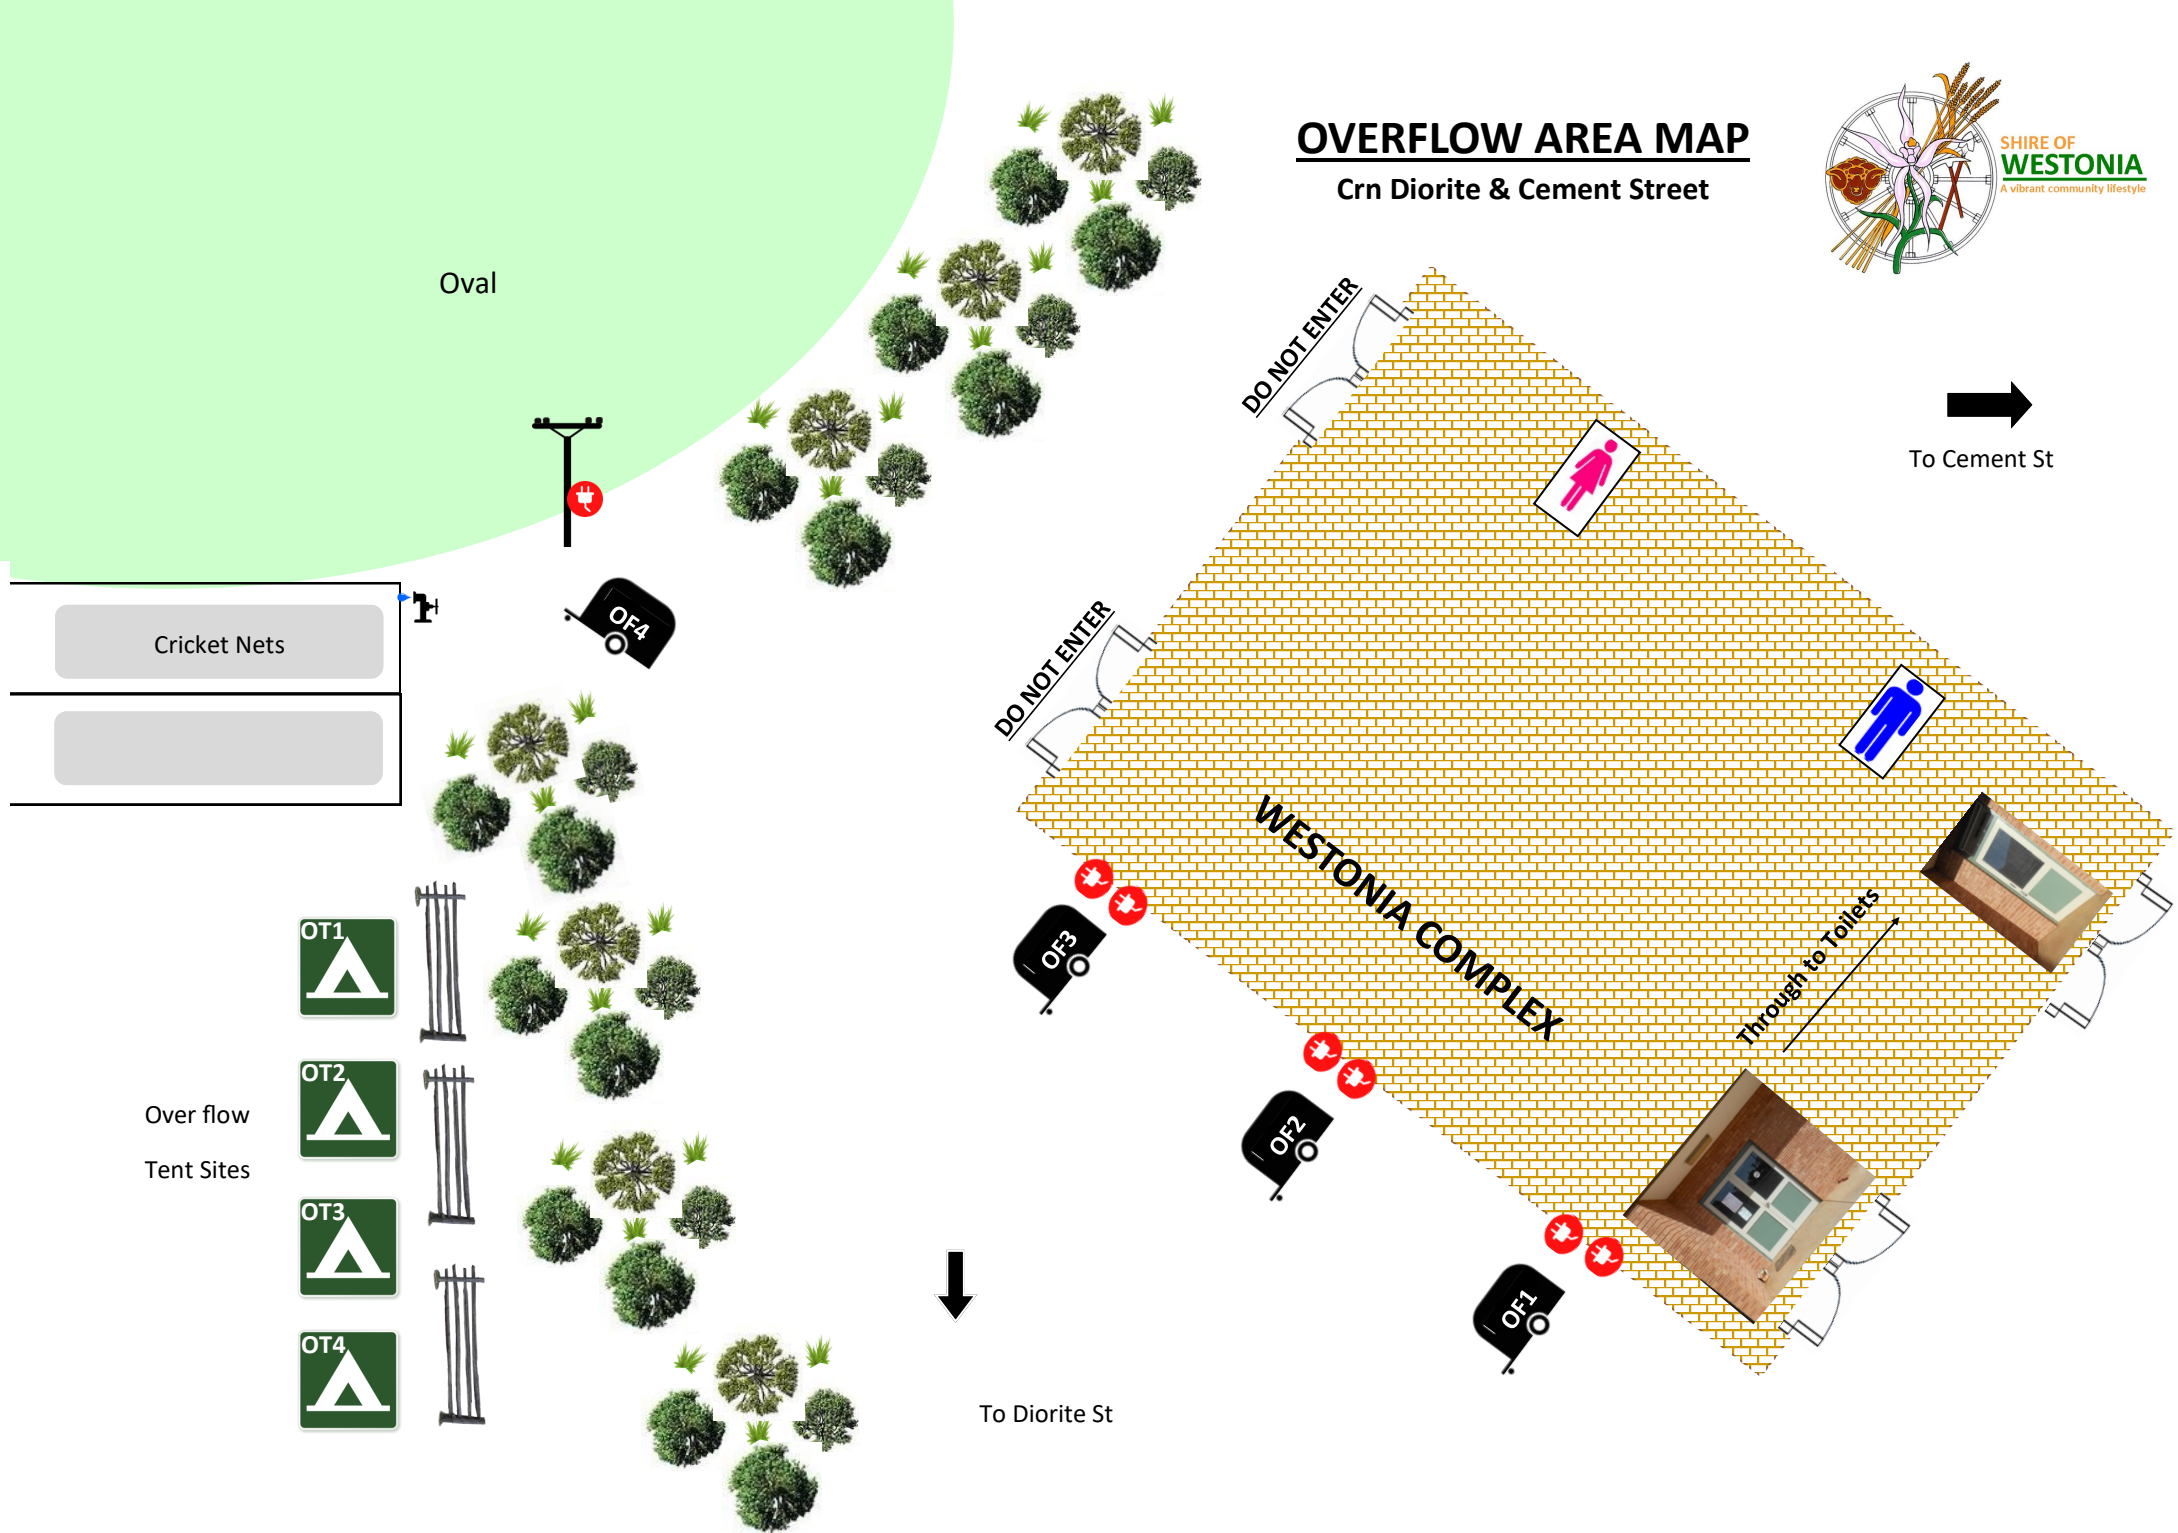

CARAVAN PARK SITE MAP

Crn Kaolin & Wolfram Street

Ramelius Resources
Mines Site Camp

Caretaker

Entry

Exit

To Kaolin St
To Wolfram St

OVERFLOW AREA MAP

Crn Diorite & Cement Street

Oval

Cricket Nets

Over flow
Tent Sites

To Diorite St

To Cement St

DO NOT ENTER

DO NOT ENTER

WESTONIA COMPLEX

Through to Toilets